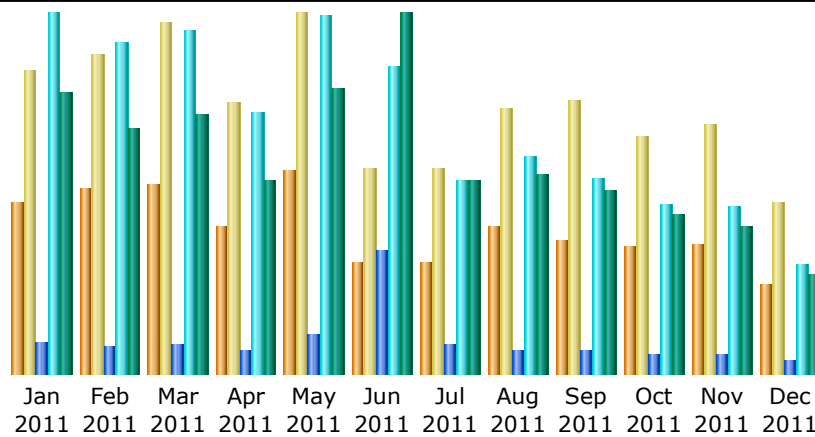

Last Update: 31 Dec 2011 - 21:12 [Update now](#)

Reported period:

Summary

Reported period	Month Dec 2011				
First visit	01 Dec 2011 - 00:21				
Last visit	31 Dec 2011 - 20:04				
	Unique visitors	Number of visits	Pages	Hits	Bandwidth
Viewed traffic *	1,550	3,011 (1.94 visits/visitor)	12,861 (4.27 Pages/Visit)	100,910 (33.51 Hits/Visit)	1.20 GB (416.33 KB/Visit)
Not viewed traffic *			90,557	105,460	1.60 GB

* Not viewed traffic includes traffic generated by robots, worms, or replies with special HTTP status codes.

Monthly history

Month	Unique visitors	Number of visits	Pages	Hits	Bandwidth
Jan 2011	2,991	5,321	28,409	331,516	3.35 GB
Feb 2011	3,249	5,619	25,087	304,981	2.93 GB
Mar 2011	3,330	6,168	27,432	315,299	3.11 GB
Apr 2011	2,582	4,779	20,677	239,574	2.31 GB
May 2011	3,588	6,332	36,331	328,004	3.41 GB
Jun 2011	1,945	3,621	114,168	281,989	4.31 GB
Jul 2011	1,941	3,621	26,222	177,546	2.31 GB
Aug 2011	2,578	4,664	20,270	199,308	2.38 GB
Sep 2011	2,327	4,794	20,423	179,477	2.19 GB
Oct 2011	2,243	4,185	17,591	154,970	1.90 GB
Nov 2011	2,254	4,380	17,175	153,961	1.76 GB
Dec 2011	1,550	3,011	12,861	100,910	1.20 GB
Total	30,578	56,495	366,646	2,767,535	31.16 GB